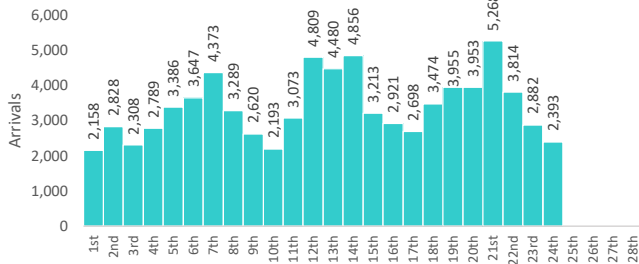

Tourist Arrivals

	Arrivals		Growth (%)	Daily Average	Duration of Stay (days)
	2020	2021			
January	173,347	92,103	-46.9	2,971	9.2
February (1st - 24th)	127,742	81,380	-36.3	3,391	8.7
TOTAL	301,089	173,483	-42.4	3,154	9.0

Total Arrivals 2021
(as of 24 February)
173,483

Total Arrivals 2020
(as of 31 December)
555,494

Daily Arrivals - February 2021

Top 10 Markets

2021 (as of 24 February)				2020			
#	Market	Arrivals	Share (%)	#	Market	Arrivals	Share (%)
1	India	40,045	23.1	1	India	62,960	11.3
2	Russia	37,308	21.5	2	Russia	61,387	11.1
3	Ukraine	11,767	6.8	3	United Kingdom	52,720	9.5
4	Kazakhstan	7,692	4.4	4	Italy	46,690	8.4
5	Romania	6,887	4.0	5	Germany	36,435	6.6
6	Germany	6,621	3.8	6	China	34,245	6.2
7	France	5,169	3.0	7	France	28,031	5.0
8	Switzerland	4,643	2.7	8	U.S.A.	19,759	3.6
9	Czech Republic	4,619	2.7	9	Switzerland	12,517	2.3
10	United Kingdom	4,238	2.4	10	Ukraine	10,343	1.9