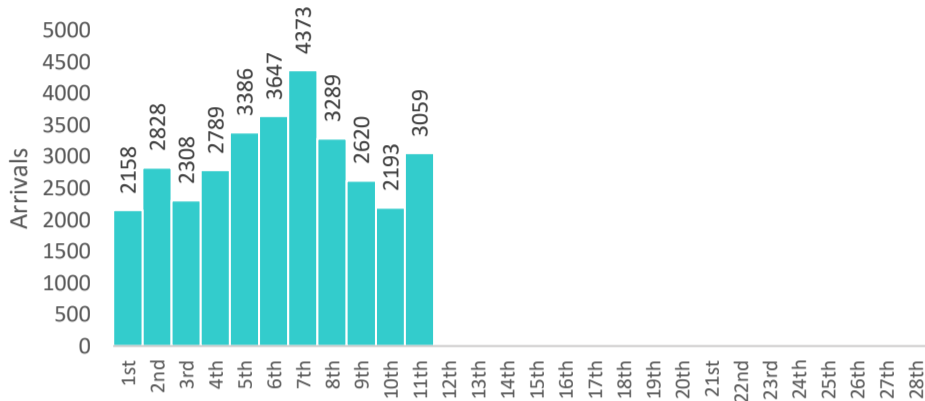

Tourist Arrivals

	Arrivals		Growth (%)	Daily Average	Duration of Stay (days)
	2020	2021			
January	173,347	92,103	-46.9	2,971	9.2
February (1st - 11th)	55,933	32,650	-41.6	2,968	8.9
TOTAL	229,280	124,753	-45.6	2,970	9.1

Total Arrivals 2021
(as of 11 February)
124,753

Total Arrivals 2020
(as of 31 December)
555,494

Daily Arrivals - February 2021

Top 10 Markets

2021 (as of 10 February)				2020			
#	Market	Arrivals	Share (%)	#	Market	Arrivals	Share (%)
1	Russia	27,041	22.2	1	India	62,960	11.3
2	India	26,292	21.6	2	Russia	61,387	11.1
3	Ukraine	8,867	7.3	3	United Kingdom	52,720	9.5
4	Kazakhstan	5,848	4.8	4	Italy	46,690	8.4
5	Romania	5,403	4.4	5	Germany	36,435	6.6
6	Germany	4,686	3.9	6	China	34,245	6.2
7	France	4,104	3.4	7	France	28,031	5.0
8	United Kingdom	3,118	2.6	8	U.S.A.	19,759	3.6
9	Czech Republic	2,941	2.4	9	Switzerland	12,517	2.3
10	Switzerland	2,796	2.3	10	Ukraine	10,343	1.9