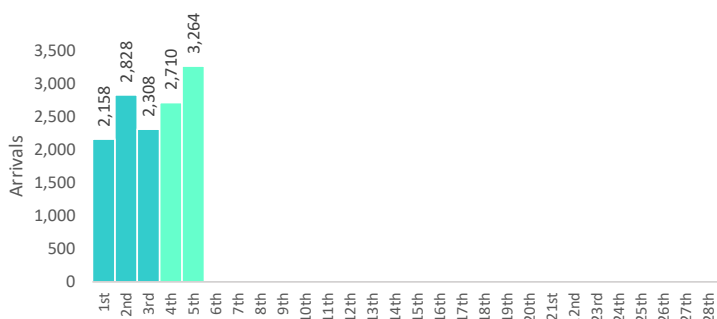

Tourist Arrivals

	Arrivals		Growth (%)	Daily Average	Duration of Stay (days)
	2020	2021			
January	173,874	92,103	-47.0	2,971	9.2
February (1st - 5th)	24,031	13,268	-44.8	2,654	8.7
TOTAL	197,905	105,371	-46.8	2,927	9.1

Total Arrivals 2021
(as of 5 February)
105,371

Total Arrivals 2020
(as of 31 December)
555,494

Daily Arrivals - February 2021

Top 10 Markets

2021 (as of 3rd February)			2020		
#	Market	Arrivals Share (%)	#	Market	Arrivals Share (%)
1	Russia	22,178 21.0	1	India	62,960 11.3
2	India	20,027 19.0	2	Russia	61,387 11.1
3	Ukraine	7,373 7.0	3	United Kingdom	52,720 9.5
4	Kazakhstan	4,684 4.4	4	Italy	46,690 8.4
5	Romania	4,456 4.2	5	Germany	36,435 6.6
6	France	3,782 3.6	6	China	34,245 6.2
7	Germany	3,603 3.4	7	France	28,031 5.0
8	United Kingdom	2,576 2.4	8	U.S.A.	19,759 3.6
9	Czech Republic	2,129 2.0	9	Switzerland	12,517 2.3
10	U.S.A.	2,055 2.0	10	Ukraine	10,343 1.9