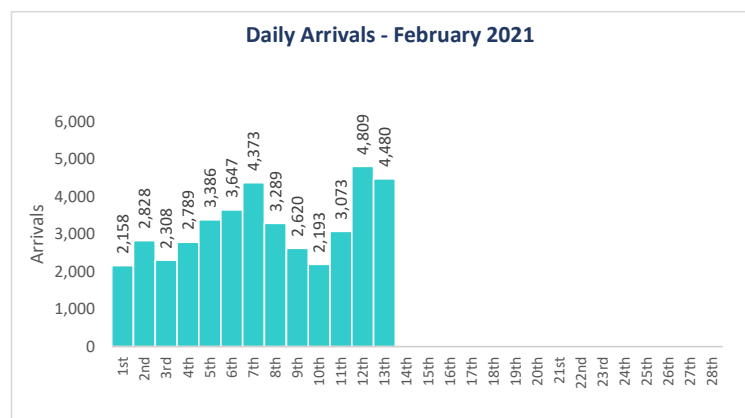

Tourist Arrivals

	Arrivals		Growth (%)	Daily Average	Duration of Stay (days)
	2020	2021			
January	173,347	92,103	-46.9	2,971	9.2
February (1st - 13th)	66,188	41,953	-36.6	3,227	8.8
TOTAL	239,535	134,056	-44.0	3,047	9.1

Total Arrivals 2021
(as of 13 February)
134,056

Total Arrivals 2020
(as of 31 December)
555,494

Top 10 Markets

2021 (as of 13 February)				2020			
#	Market	Arrivals	Share (%)	#	Market	Arrivals	Share (%)
1	Russia	29,485	22.2	1	India	62,960	11.3
2	India	29,322	21.6	2	Russia	61,387	11.1
3	Ukraine	9,785	7.3	3	United Kingdom	52,720	9.5
4	Kazakhstan	6,129	4.8	4	Italy	46,690	8.4
5	Romania	5,621	4.4	5	Germany	36,435	6.6
6	Germany	5,028	3.9	6	China	34,245	6.2
7	France	4,399	3.4	7	France	28,031	5.0
8	United Kingdom	3,588	2.6	8	U.S.A.	19,759	3.6
9	Switzerland	3,402	2.4	9	Switzerland	12,517	2.3
10	Czech Republic	3,307	2.3	10	Ukraine	10,343	1.9