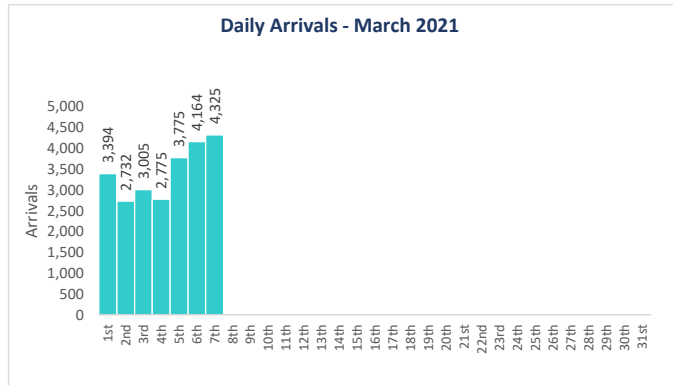

Tourist Arrivals

	Arrivals			Growth %		Daily Average	Duration of Stay (days)
	2019	2020	2021	21/20	21/19		
January	151,552	173,347	92,103	-46.9	-39.2	2,971	9.2
February	168,583	149,785	96,882	-35.3	-42.5	3,460	8.8
March (1st - 7th)	35,667	31,307	24,170	-22.8	-32.2	3,453	9.0
TOTAL	355,802	354,439	213,155	-39.9	-40.1	3,230	9.0

Total Arrivals 2021
(as of 7 March)
213,155

Total Arrivals 2020
(as of 31 December)
555,494

2021		2020		2019	
#	Market Share (%)	#	Market Share (%)	#	Market Share (%)
1	India 23.5	1	India 11.3	1	China 16.7
2	Russia 21.6	2	Russia 11.1	2	India 9.7
3	Ukraine 6.7	3	United Kingdom 9.5	3	Italy 8.0
4	Kazakhstan 4.2	4	Italy 8.4	4	Germany 7.7
5	Germany 4.0	5	Germany 6.6	5	United Kingdom 7.4
6	Romania 3.6	6	China 6.2	6	Russia 4.9
7	Czech Republic 2.8	7	France 5.0	7	France 3.5
8	France 2.7	8	U.S.A. 3.6	8	U.S.A. 3.2
9	Switzerland 2.6	9	Switzerland 2.3	9	Japan 2.6
10	United Kingdom 2.3	10	Ukraine 1.9	10	Australia 2.3