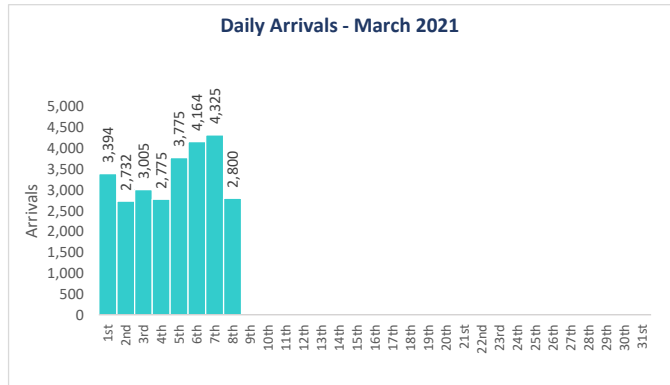

Tourist Arrivals

	Arrivals			Growth %		Daily Average	Duration of Stay (days)
	2019	2020	2021	21/20	21/19		
January	151,552	173,347	92,103	-46.9	-39.2	2,971	9.2
February	168,583	149,785	96,882	-35.3	-42.5	3,460	8.8
March (1st - 8th)	41,413	35,944	26,970	-25.0	-34.9	3,371	8.9
TOTAL	361,548	359,076	215,955	-39.9	-40.3	3,223	9.0

Total Arrivals 2021
(as of 8 March)
215,955

Total Arrivals 2020
(as of 31 December)
555,494

2021		2020		2019	
#	Market Share (%)	#	Market Share (%)	#	Market Share (%)
1	China 16.7	1	India 11.3	1	India 23.4
2	India 9.7	2	Russia 11.1	2	Russia 21.6
3	Italy 8.0	3	United Kingdom 9.5	3	Ukraine 6.7
4	Germany 7.7	4	Italy 8.4	4	Kazakhstan 4.3
5	United Kingdom 7.4	5	Germany 6.6	5	Germany 4.0
6	Russia 4.9	6	China 6.2	6	Romania 3.7
7	France 3.5	7	France 5.0	7	Czech Republic 2.8
8	U.S.A. 3.2	8	U.S.A. 3.6	8	France 2.7
9	Japan 2.6	9	Switzerland 2.3	9	Switzerland 2.6
10	Australia 2.3	10	Ukraine 1.9	10	United Kingdom 2.3