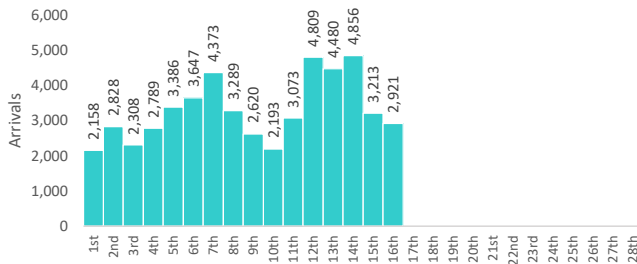

Tourist Arrivals

| | Arrivals | | Growth (%) | Daily Average | Duration of Stay (days) |
|-----------------------|----------------|----------------|--------------|---------------|-------------------------|
| | 2020 | 2021 | | | |
| January | 173,347 | 92,103 | -46.9 | 2,971 | 9.2 |
| February (1st - 16th) | 84,563 | 52,943 | -37.4 | 3,309 | 8.8 |
| TOTAL | 257,910 | 145,046 | -43.8 | 3,086 | 9.1 |

Total Arrivals 2021
(as of 16 February)
145,046

Total Arrivals 2020
(as of 31 December)
555,494

Daily Arrivals - February 2021

Top 10 Markets

| 2021 (as of 16 February) | | | 2020 | | |
|--------------------------|----------------|--------------------|------|----------------|--------------------|
| # | Market | Arrivals Share (%) | # | Market | Arrivals Share (%) |
| 1 | Russia | 31,798 21.9 | 1 | India | 62,960 11.3 |
| 2 | India | 31,739 21.9 | 2 | Russia | 61,387 11.1 |
| 3 | Ukraine | 10,130 7.0 | 3 | United Kingdom | 52,720 9.5 |
| 4 | Kazakhstan | 6,595 4.5 | 4 | Italy | 46,690 8.4 |
| 5 | Romania | 6,110 4.2 | 5 | Germany | 36,435 6.6 |
| 6 | Germany | 5,571 3.8 | 6 | China | 34,245 6.2 |
| 7 | France | 4,701 3.2 | 7 | France | 28,031 5.0 |
| 8 | Switzerland | 3,842 2.6 | 8 | U.S.A. | 19,759 3.6 |
| 9 | United Kingdom | 3,808 2.6 | 9 | Switzerland | 12,517 2.3 |
| 10 | Czech Republic | 3,641 2.5 | 10 | Ukraine | 10,343 1.9 |