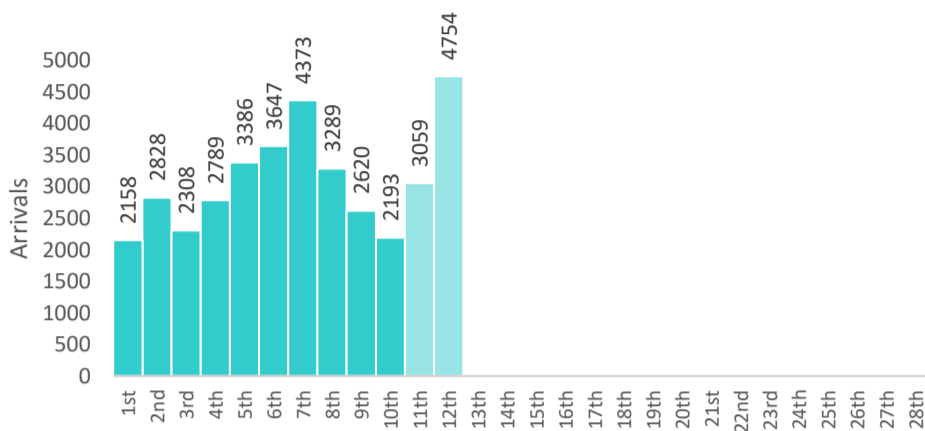

Tourist Arrivals

| | Arrivals | | Growth (%) | Daily Average | Duration of Stay (days) |
|-----------------------|----------------|----------------|--------------|---------------|-------------------------|
| | 2020 | 2021 | | | |
| January | 173,347 | 92,103 | -46.9 | 2,971 | 9.2 |
| February (1st - 12th) | 60,623 | 37,404 | -38.3 | 3,117 | 8.8 |
| TOTAL | 233,970 | 129,507 | -44.6 | 3,012 | 9.1 |

Total Arrivals 2021
(as of 12 February)
129,507

Total Arrivals 2020
(as of 31 December)
555,494

Daily Arrivals - February 2021

Top 10 Markets

| 2021 (as of 10 February) | | | | 2020 | | | |
|--------------------------|----------------|----------|-----------|------|----------------|----------|-----------|
| # | Market | Arrivals | Share (%) | # | Market | Arrivals | Share (%) |
| 1 | Russia | 27,041 | 22.2 | 1 | India | 62,960 | 11.3 |
| 2 | India | 26,292 | 21.6 | 2 | Russia | 61,387 | 11.1 |
| 3 | Ukraine | 8,867 | 7.3 | 3 | United Kingdom | 52,720 | 9.5 |
| 4 | Kazakhstan | 5,848 | 4.8 | 4 | Italy | 46,690 | 8.4 |
| 5 | Romania | 5,403 | 4.4 | 5 | Germany | 36,435 | 6.6 |
| 6 | Germany | 4,686 | 3.9 | 6 | China | 34,245 | 6.2 |
| 7 | France | 4,104 | 3.4 | 7 | France | 28,031 | 5.0 |
| 8 | United Kingdom | 3,118 | 2.6 | 8 | U.S.A. | 19,759 | 3.6 |
| 9 | Czech Republic | 2,941 | 2.4 | 9 | Switzerland | 12,517 | 2.3 |
| 10 | Switzerland | 2,796 | 2.3 | 10 | Ukraine | 10,343 | 1.9 |