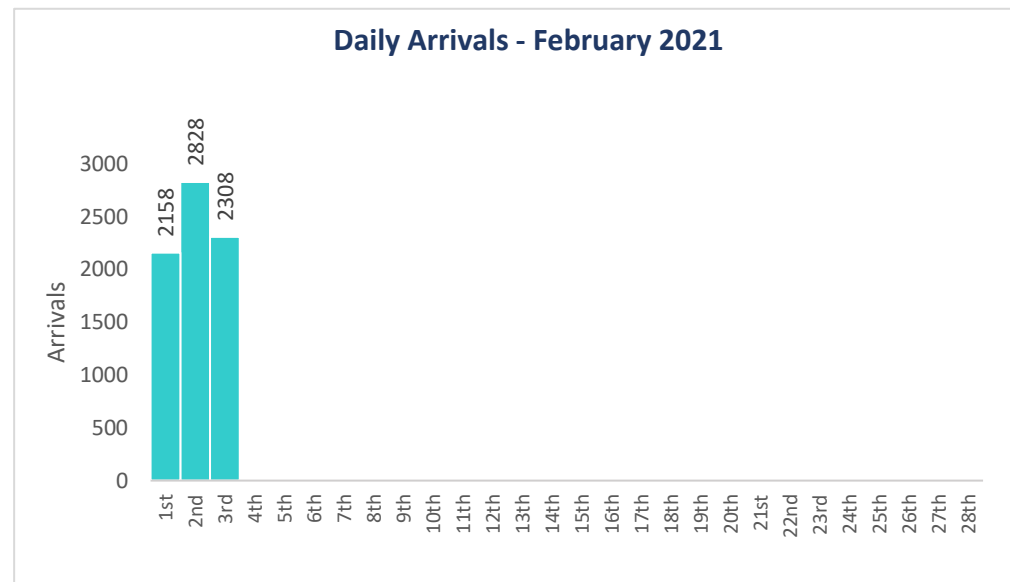

Tourist Arrivals

	Arrivals		Growth (%)	Daily Average	Duration of Stay (days)
	2020	2021			
January	173,874	92,103	-47.0	2,971	9.2
February (1st - 2nd)	15,444	7,294	-52.8	2,431	9.1
TOTAL	189,318	99,397	-47.5	2,923	9.2

Total Arrivals 2021
(as of 3 February)
99,397

Total Arrivals 2020
(as of 31 December)
555,494

Daily Arrivals - February 2021

Top 10 Markets

2021 (as of 3 February)				2020			
#	Market	Arrivals	Share (%)	#	Market	Arrivals	Share (%)
1	Russia	22,365	22.5	1	India	62,960	11.3
2	India	20,933	21.1	2	Russia	61,387	11.1
3	Ukraine	7,709	7.8	3	United Kingdom	52,720	9.5
4	Kazakhstan	4,895	4.9	4	Italy	46,690	8.4
5	Romania	4,470	4.5	5	Germany	36,435	6.6
6	France	3,800	3.8	6	China	34,245	6.2
7	Germany	3,703	3.7	7	France	28,031	5.0
8	United Kingdom	2,612	2.6	8	U.S.A.	19,759	3.6
9	Czech Republic	2,168	2.2	9	Switzerland	12,517	2.3
10	U.S.A.	2,104	2.1	10	Ukraine	10,343	1.9