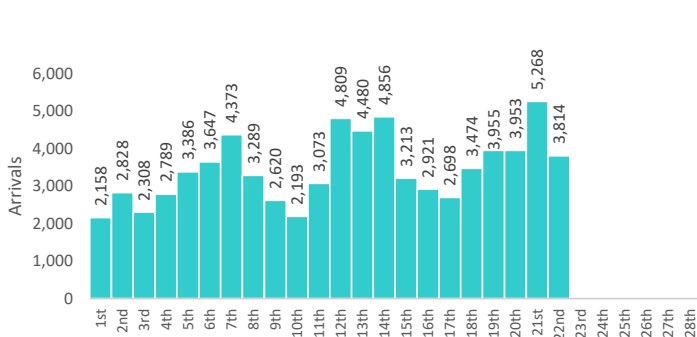

Tourist Arrivals

	Arrivals		Growth (%)	Daily Average	Duration of Stay (days)
	2020	2021			
January	173,347	92,103	-46.9	2,971	9.2
February (1st - 22nd)	115,797	76,105	-34.3	3,459	8.7
TOTAL	289,144	168,208	-41.8	3,174	9.0

Total Arrivals 2021
(as of 22 February)
168,208

Total Arrivals 2020
(as of 31 December)
555,494

Daily Arrivals - February 2021

Top 10 Markets

2021 (as of 22 February)				2020			
#	Market	Arrivals	Share (%)	#	Market	Arrivals	Share (%)
1	India	38,177	22.7	1	India	62,960	11.3
2	Russia	36,363	21.6	2	Russia	61,387	11.1
3	Ukraine	11,640	6.9	3	United Kingdom	52,720	9.5
4	Kazakhstan	7,489	4.5	4	Italy	46,690	8.4
5	Romania	6,794	4.0	5	Germany	36,435	6.6
6	Germany	6,371	3.8	6	China	34,245	6.2
7	France	5,072	3.0	7	France	28,031	5.0
8	Switzerland	4,598	2.7	8	U.S.A.	19,759	3.6
9	Czech Republic	4,505	2.7	9	Switzerland	12,517	2.3
10	United Kingdom	4,151	2.5	10	Ukraine	10,343	1.9