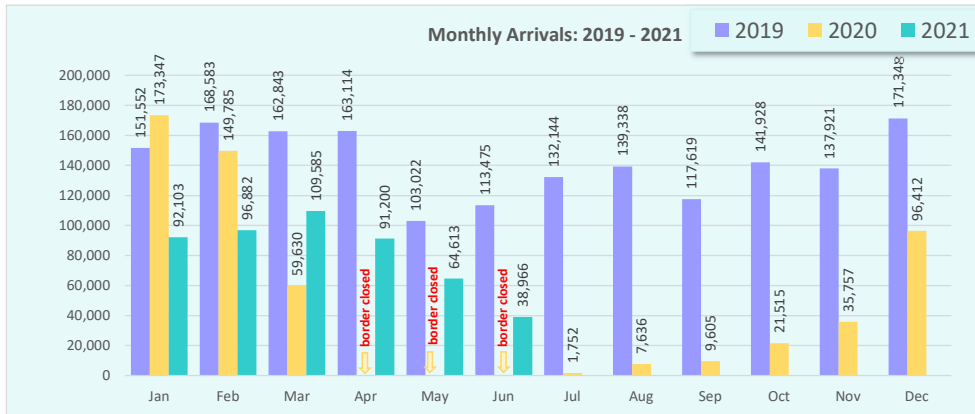

Tourist Arrivals

| | Arrivals | | | Growth % | | Daily Average 2021 | Avg. Duration of Stay 2021 (days) |
|-------------------|----------------|--------------------|----------------|--------------|-------------|--------------------|-----------------------------------|
| | 2019 | 2020 ⁻¹ | 2021 | 2019/2021 | 2020/2021 | | |
| January | 151,552 | 173,347 | 92,103 | -39.2 | -46.9 | 2,971 | 9.2 |
| February | 168,583 | 149,785 | 96,882 | -42.5 | -35.3 | 3,460 | 8.8 |
| March | 162,843 | 59,630 | 109,585 | -32.7 | 83.8 | 3,535 | 8.7 |
| April | 163,114 | 13 | 91,200 | -44.1 | N/A | 3,040 | 9.3 |
| May | 103,022 | 41 | 64,613 | -37.3 | N/A | 2,084 | 9.1 |
| June (1st - 21st) | 78,930 | - | 38,966 | -50.6 | N/A | 1,856 | 9.0 |
| TOTAL | 828,044 | 382,816 | 493,349 | -40.4 | 28.9 | 2,868 | 9.0 |

Note: ⁻¹ International border was closed for tourists from 27th March till 14th July during 2020

TOTAL ARRIVALS 2021
(as of 21 June)
493,349

TOTAL ARRIVALS 2020
(end December)
555,494

TOTAL ARRIVALS 2019
(end December)
1,702,887

Top 10 Markets

| Rank 2021 | Market | Market Share (%) | Rank pre-COVID |
|-----------|----------------|------------------|----------------|
| 1 | Russia | 23.5 | 6 |
| 2 | India | 18.2 | 2 |
| 3 | Germany | 5.4 | 4 |
| 4 | Ukraine | 4.9 | 23 |
| 5 | U.S.A | 3.5 | 8 |
| 6 | Kazakhstan | 3.4 | 46 |
| 7 | U.K | 2.7 | 5 |
| 8 | Romania | 2.4 | 31 |
| 9 | France | 2.2 | 7 |
| 10 | Czech Republic | 2.1 | 22 |