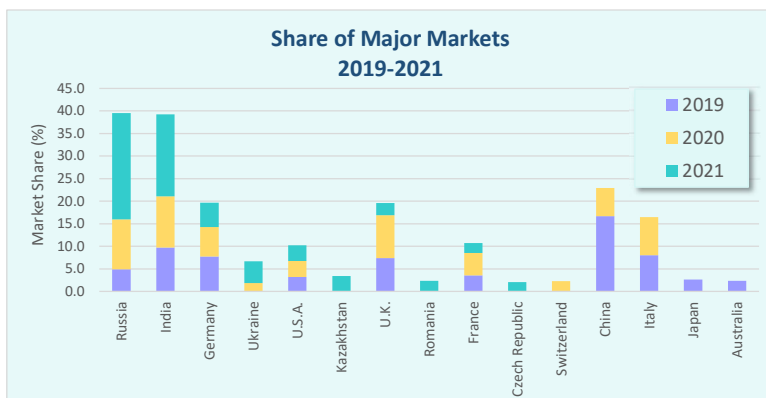

Tourist Arrivals

| | Arrivals | | | Growth % | | Daily Average 2021 | Avg. Duration of Stay 2021 (days) |
|-------------------|----------------|--------------------|----------------|--------------|-------------|--------------------|-----------------------------------|
| | 2019 | 2020 ⁻¹ | 2021 | 2019/2021 | 2020/2021 | | |
| January | 151,552 | 173,347 | 92,103 | -39.2 | -46.9 | 2,971 | 9.2 |
| February | 168,583 | 149,785 | 96,882 | -42.5 | -35.3 | 3,460 | 8.8 |
| March | 162,843 | 59,630 | 109,585 | -32.7 | 83.8 | 3,535 | 8.7 |
| April | 163,114 | 13 | 91,200 | -44.1 | N/A | 3,040 | 9.3 |
| May | 103,022 | 41 | 64,613 | -37.3 | N/A | 2,084 | 9.1 |
| June (1st - 21st) | 78,930 | - | 38,966 | -50.6 | N/A | 1,856 | 9.0 |
| TOTAL | 828,044 | 382,816 | 493,349 | -40.4 | 28.9 | 2,868 | 9.0 |

Note: ⁻¹ International border was closed for tourists from 27th March till 14th July during 2020

TOTAL ARRIVALS 2021
(as of 21 June)
493,349

TOTAL ARRIVALS 2020
(end December)
555,494

TOTAL ARRIVALS 2019
(end December)
1,702,887

Top 10 Markets

| Rank 2021 | Market | Market Share (%) | Rank pre-COVID |
|-----------|----------------|------------------|----------------|
| 1 | Russia | 23.5 | 6 |
| 2 | India | 18.2 | 2 |
| 3 | Germany | 5.4 | 4 |
| 4 | Ukraine | 4.9 | 23 |
| 5 | U.S.A | 3.5 | 8 |
| 6 | Kazakhstan | 3.4 | 46 |
| 7 | U.K | 2.7 | 5 |
| 8 | Romania | 2.4 | 31 |
| 9 | France | 2.2 | 7 |
| 10 | Czech Republic | 2.1 | 22 |