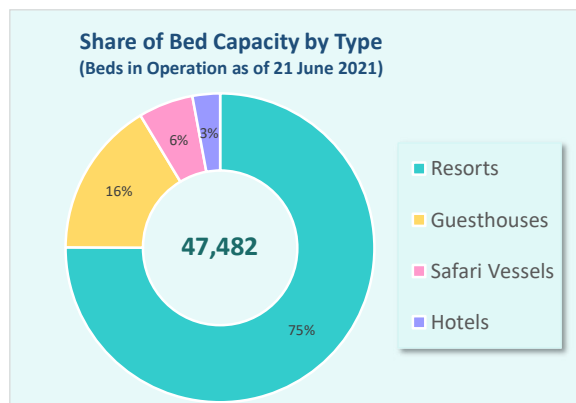

Guesthouses in Operation (as of 21 June)

Atolls	Islands	Guesthouses	Beds
18	58	428	7,756