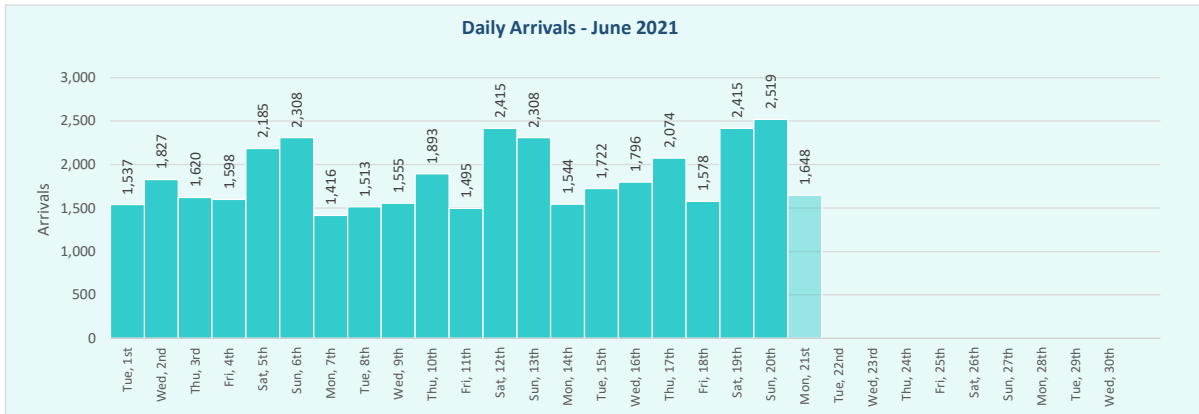

Tourist Arrivals

| | Arrivals | | | Growth % | | Daily Average 2021 | Avg. Duration of Stay 2021 (days) |
|-------------------|----------------|--------------------|----------------|--------------|-------------|--------------------|-----------------------------------|
| | 2019 | 2020 ⁻¹ | 2021 | 2019/2021 | 2020/2021 | | |
| January | 151,552 | 173,347 | 92,103 | -39.2 | -46.9 | 2,971 | 9.2 |
| February | 168,583 | 149,785 | 96,882 | -42.5 | -35.3 | 3,460 | 8.8 |
| March | 162,843 | 59,630 | 109,585 | -32.7 | 83.8 | 3,535 | 8.7 |
| April | 163,114 | 13 | 91,200 | -44.1 | N/A | 3,040 | 9.3 |
| May | 103,022 | 41 | 64,613 | -37.3 | N/A | 2,084 | 9.1 |
| June (1st - 21st) | 78,930 | - | 38,966 | -50.6 | N/A | 1,856 | 9.0 |
| TOTAL | 828,044 | 382,816 | 493,349 | -40.4 | 28.9 | 2,868 | 9.0 |

Note: ⁻¹ International border was closed for tourists from 27th March till 14th July during 2020

TOTAL ARRIVALS 2021
(as of 21 June)
493,349

TOTAL ARRIVALS 2020
(end December)
555,494

TOTAL ARRIVALS 2019
(end December)
1,702,887