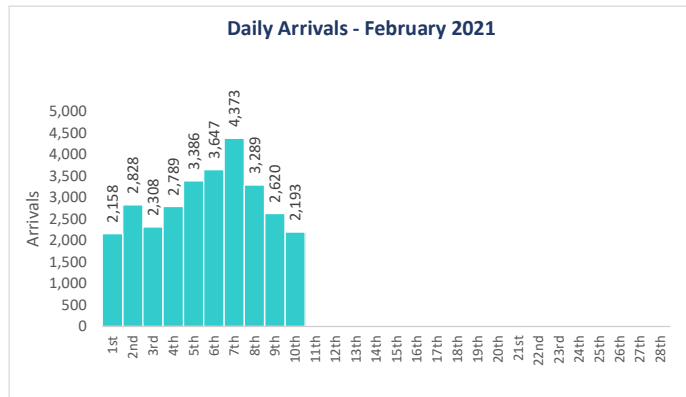

Tourist Arrivals

	Arrivals		Growth (%)	Daily Average	Duration of Stay (days)
	2020	2021			
January	173,347	92,103	-46.9	2,971	9.2
February (1st - 10th)	50,989	29,591	-42.0	2,959	8.9
TOTAL	224,336	121,694	-45.8	2,968	9.1

Total Arrivals 2021
(as of 10 February)
121,694

Total Arrivals 2020
(as of 31 December)
555,494

Top 10 Markets

2021 (as of 10 February)				2020			
#	Market	Arrivals	Share (%)	#	Market	Arrivals	Share (%)
1	Russia	27,041	22.2	1	India	62,960	11.3
2	India	26,292	21.6	2	Russia	61,387	11.1
3	Ukraine	8,867	7.3	3	United Kingdom	52,720	9.5
4	Kazakhstan	5,848	4.8	4	Italy	46,690	8.4
5	Romania	5,403	4.4	5	Germany	36,435	6.6
6	Germany	4,686	3.9	6	China	34,245	6.2
7	France	4,104	3.4	7	France	28,031	5.0
8	United Kingdom	3,118	2.6	8	U.S.A.	19,759	3.6
9	Czech Republic	2,941	2.4	9	Switzerland	12,517	2.3
10	Switzerland	2,796	2.3	10	Ukraine	10,343	1.9