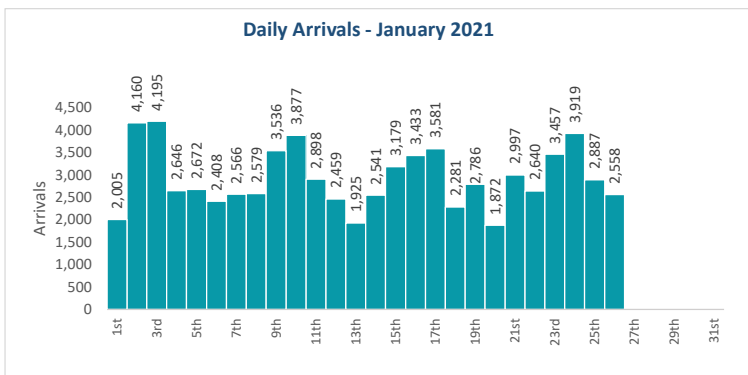

Tourist Arrivals

	Arrivals		Growth (%)	Daily Average	Duration of Stay (days)
	2020	2021			
January (1st - 26th)	150,385	76,057	-49.4	2,925	9.3

Total Arrivals 2021
(as of 26 January)

76,057

Total Arrivals 2020
(at end December)

555,494

Top 10 Markets 2020 (at end Dec 2020)

#	Market	Arrivals	Growth (%)	Share (%)
1	India	62,960	-62.1	11.3
2	Russia	61,387	-26.4	11.1
3	United Kingdom	52,720	-58.2	9.5
4	Italy	46,690	-65.8	8.4
5	Germany	36,435	-72.3	6.6
6	China	34,245	-87.9	6.2
7	France	28,031	-53.1	5.0
8	U.S.A.	19,759	-63.7	3.6
9	Switzerland	12,517	-63.0	2.3
10	Ukraine	10,343	-22.0	1.9

Top 10 Markets 2021 (as of 26th Jan)

#	Market	Arrivals	Share (%)
1	Russia	17,671	23.2
2	India	15,509	20.4
3	Ukraine	6,216	8.2
4	Kazakhstan	3,730	4.9
5	France	3,094	4.1
6	Romania	2,890	3.8
7	Germany	2,722	3.6
8	United Kingdom	2,242	2.9
9	USA	1,629	2.1
10	Switzerland	1,475	1.9