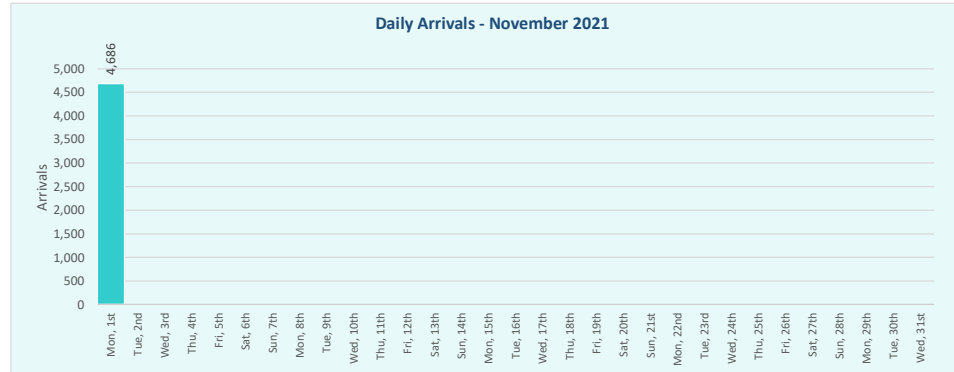

Tourist Arrivals

	Arrivals			Growth %		Daily Average			Avg. Duration of Stay 2021
	2019	2020⁻¹	2021	2021/2019	2021/2020	2019	2020	2021	
January	151,552	173,347	92,103	-39.2	-46.9	4,889	5,592	2,971	9.2
February	168,583	149,785	96,882	-42.5	-35.3	6,021	5,165	3,460	8.8
March	162,843	59,630	109,585	-32.7	83.8	5,253	1,924	3,535	8.7
April	163,114	13	91,200	-44.1	N/A	5,437	N/A	3,040	9.3
May	103,022	41	64,613	-37.3	N/A	3,323	N/A	2,084	9.1
June	113,475	1	56,166	-50.5	N/A	3,783	N/A	1,872	9.0
July	132,144	1,752	101,818	-22.9	5,711.5	4,263	103	3,284	9.1
August	139,338	7,636	143,599	3.1	1,780.6	4,495	246	4,632	9.6
September	117,619	9,605	114,896	-2.3	1,096.2	3,921	320	3,830	8.1
October	141,928	21,515	142,066	0.1	560.3	4,578	694	4,583	8.3
November (1st)	4,052	1,599	4,686	15.6	193.1	4,052	1,599	4,686	8.5
TOTAL	1,397,670	424,924	1,017,614	-27.2	139.5	4,583	2,125	3,336	8.9

TOTAL ARRIVALS 2021
(as of 1 November)
1,017,614

TOTAL ARRIVALS 2020
(end December)
555,494

TOTAL ARRIVALS 2019
(end December)
1,702,887

Top 10 Markets

Post COVID
2021 (as of 1 November)

Rank 2021	Market	Market Share (%)	Rank pre-COVID
1	India	22.7	2
2	Russia	18.6	6
3	Germany	6.9	4
4	U.S.A	4.1	8
5	Saudi Arabia	3.3	15
6	United Kingdom	3.1	5
7	Spain	3.0	12
8	Ukraine	3.0	23
9	France	2.0	7
10	Kazakhstan	1.9	46