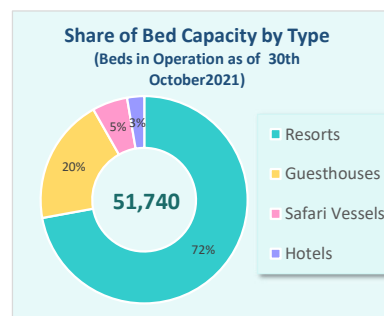

Guesthouses in Operation (as of 1 November)

Atolls	Islands	Guesthouses	Beds
20	87	585	10,182