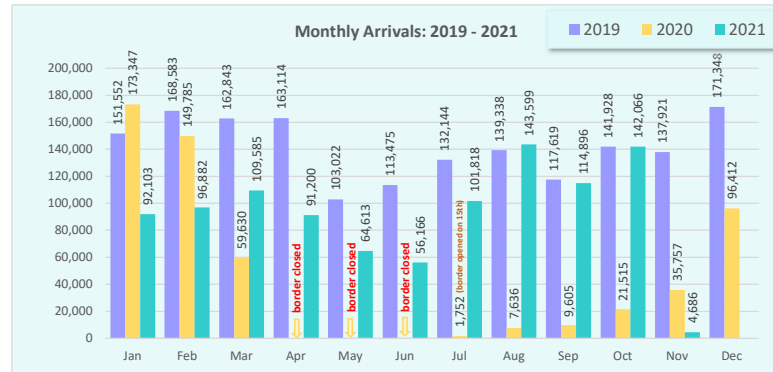

Tourist Arrivals

	Arrivals			Growth %		Daily Average			Avg. Duration of Stay 2021
	2019	2020⁻¹	2021	2021/2019	2021/2020	2019	2020	2021	
January	151,552	173,347	92,103	-39.2	-46.9	4,889	5,592	2,971	9.2
February	168,583	149,785	96,882	-42.5	-35.3	6,021	5,165	3,460	8.8
March	162,843	59,630	109,585	-32.7	83.8	5,253	1,924	3,535	8.7
April	163,114	13	91,200	-44.1	N/A	5,437	N/A	3,040	9.3
May	103,022	41	64,613	-37.3	N/A	3,323	N/A	2,084	9.1
June	113,475	1	56,166	-50.5	N/A	3,783	N/A	1,872	9.0
July	132,144	1,752	101,818	-22.9	5,711.5	4,263	103	3,284	9.1
August	139,338	7,636	143,599	3.1	1,780.6	4,495	246	4,632	9.6
September	117,619	9,605	114,896	-2.3	1,096.2	3,921	320	3,830	8.1
October	141,928	21,515	142,066	0.1	560.3	4,578	694	4,583	8.3
November (1st)	4,052	1,599	4,686	15.6	193.1	4,052	1,599	4,686	8.5
TOTAL	1,397,670	424,924	1,017,614	-27.2	139.5	4,583	2,125	3,336	8.9

TOTAL ARRIVALS 2021
(as of 1 November)
1,017,614

TOTAL ARRIVALS 2020
(end December)
555,494

TOTAL ARRIVALS 2019
(end December)
1,702,887

Top 10 Markets

Post COVID
2021 (as of 1 November)

Rank 2021	Market	Market Share (%)	Rank pre-COVID
1	India	22.7	2
2	Russia	18.6	6
3	Germany	6.9	4
4	U.S.A	4.1	8
5	Saudi Arabia	3.3	15
6	United Kingdom	3.1	5
7	Spain	3.0	12
8	Ukraine	3.0	23
9	France	2.0	7
10	Kazakhstan	1.9	46