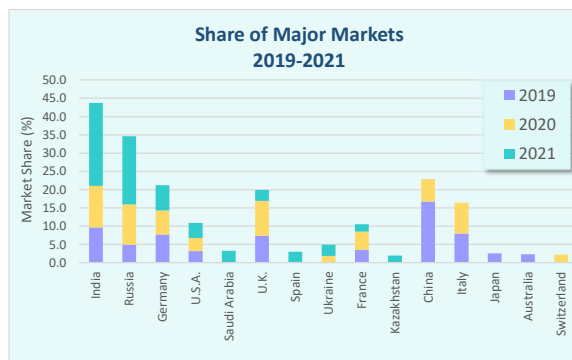

Tourist Accommodation - 2021 (as of 1 November)

Type of Facilities	Total Capacity		Operational Capacity	
	Nos.	Beds	Nos.	Beds
Resorts / Marinas	167	38,893	160	37,352
Guesthouses	772	12,642	585	10,182
Safari Vessels	157	2,932	144	2,846
Hotels	11	1,508	10	1,360
Total	1,107	55,975	899	51,740